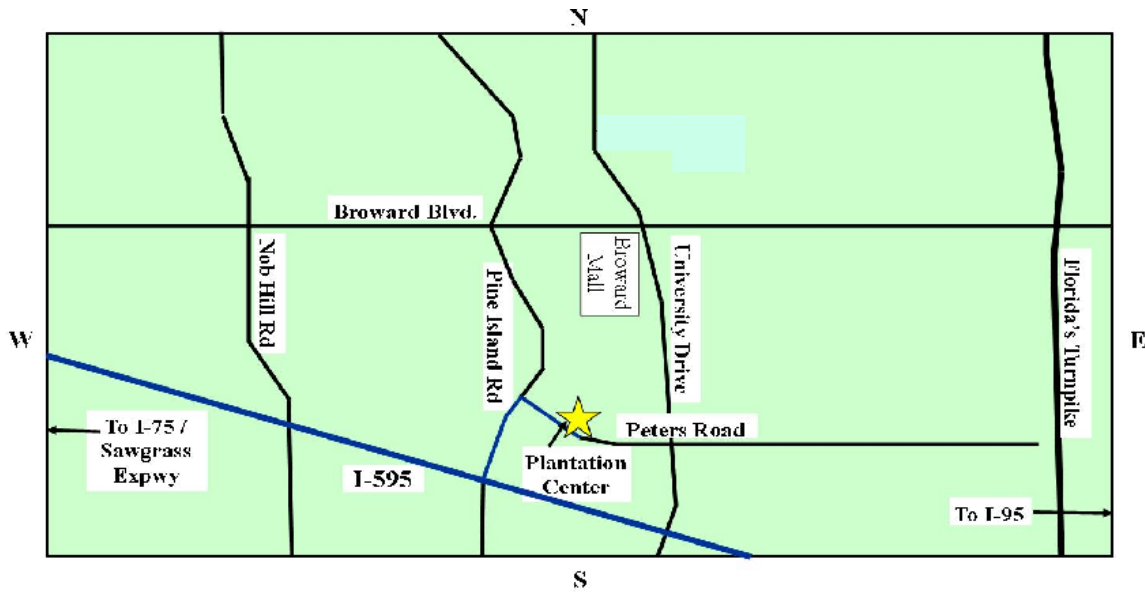

STERLING WEALTH ADVISORS, INC.

Address: 8201 Peters Road · Suite 1000 · Plantation, FL 33324

Phone: (954) 771-1313